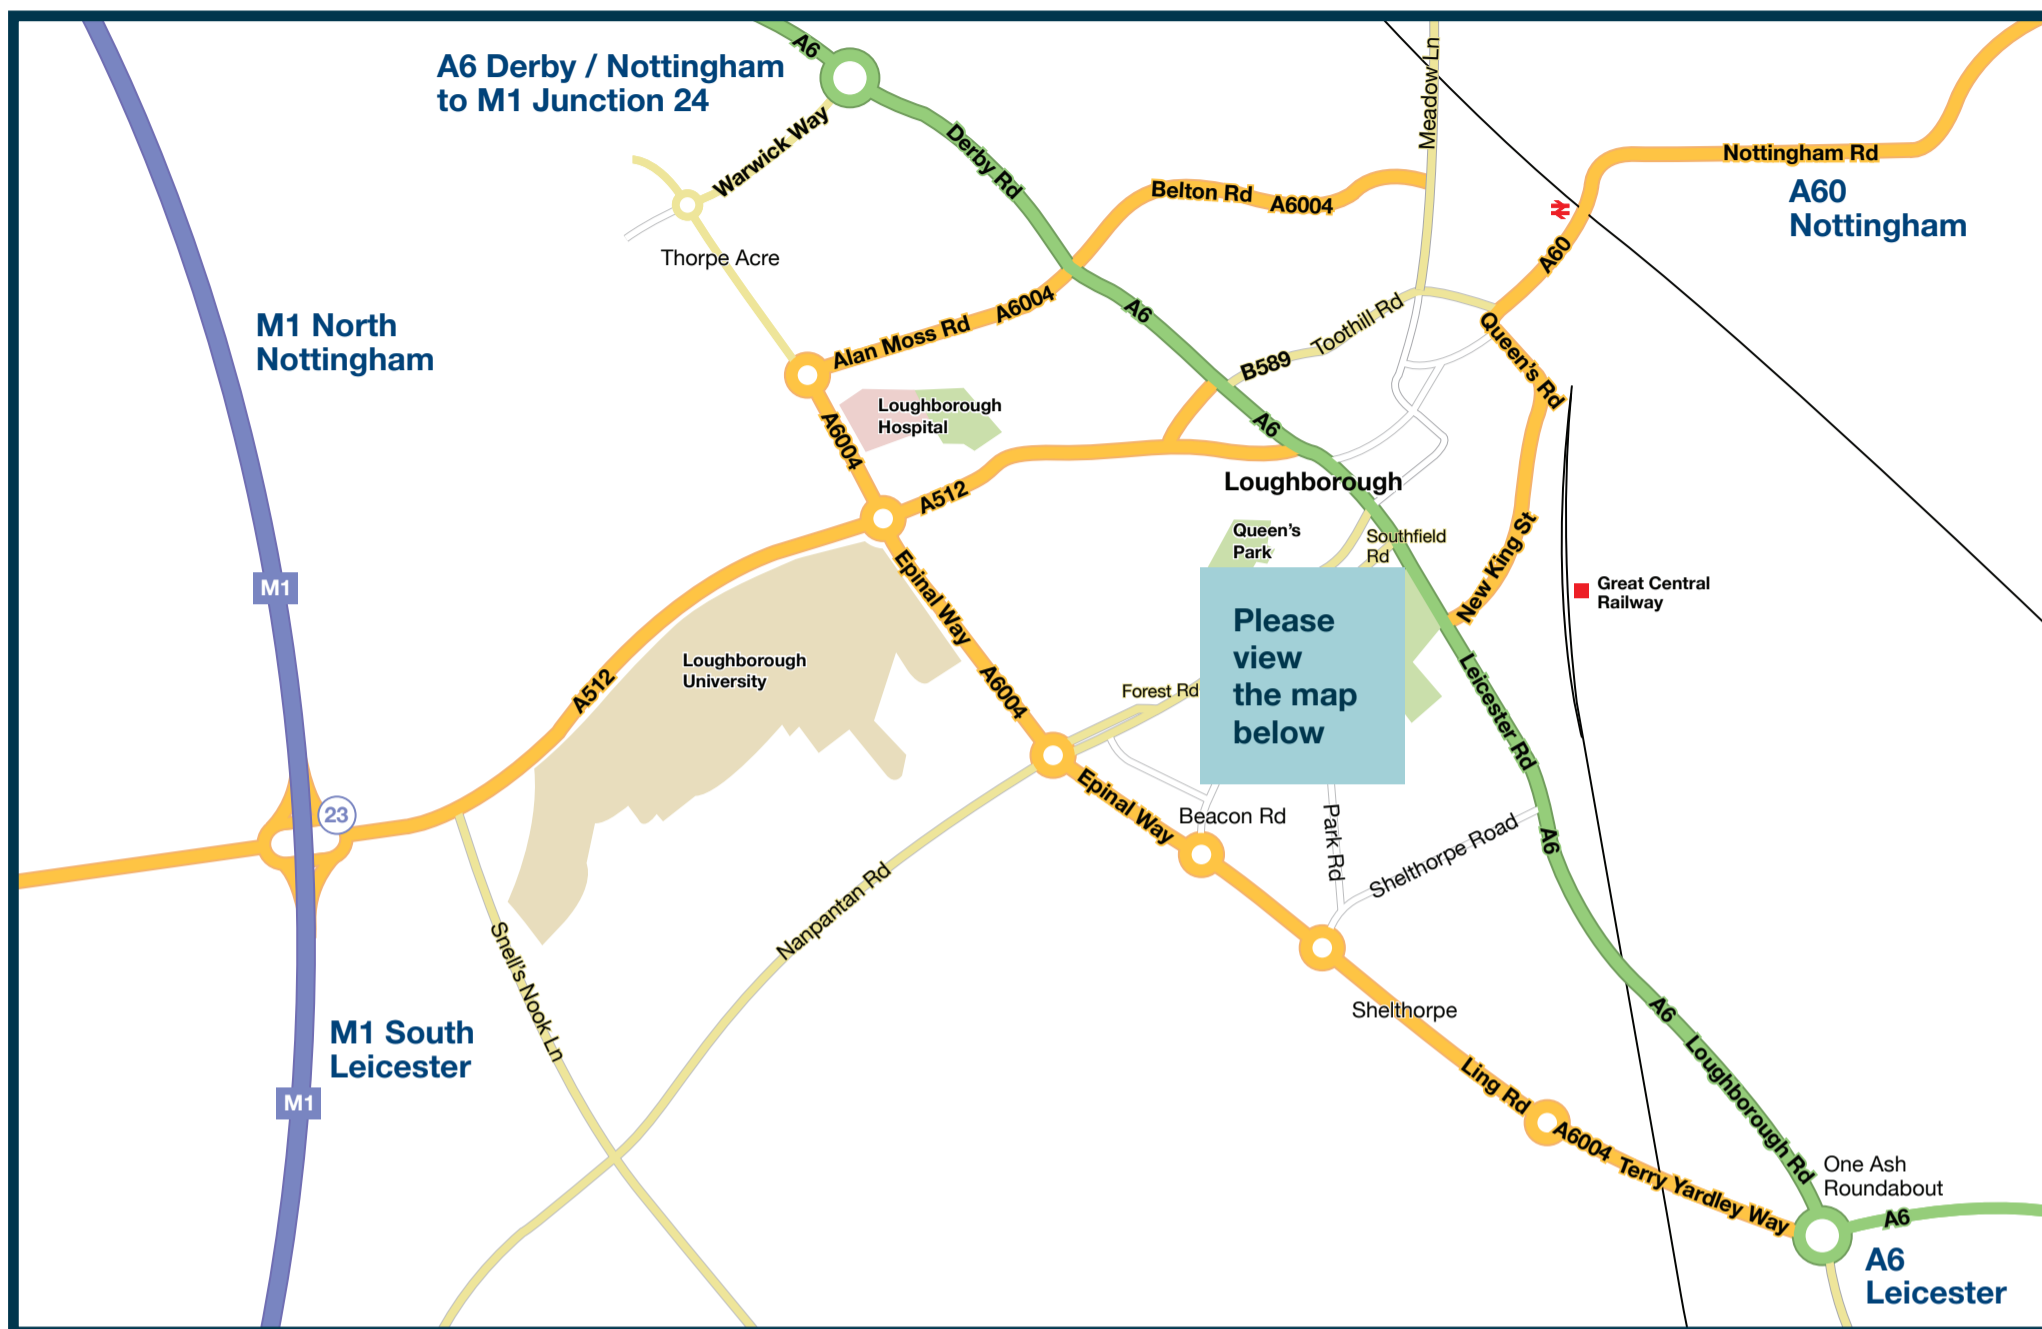

Directions to:

Loughborough Amherst School, Gray Street, Loughborough, Leicester LE11 2DZ Tel: 01509 263901

Directions to Loughborough Amherst School

From M1 J23

Take A512 signposted to Loughborough, continue to the second roundabout; take the third exit onto Epinal Way (A6004). Continue along this road at the second roundabout take the first exit on to Beacon Road. At the mini roundabout take the second exit on to Park Road. Then immediately take the first turn on the left into Garton Road.

From A6 (Leicester)

Continuing on the A6 at the 'One Ash' roundabout take the third exit onto Loughborough Road, after approximately 1 mile turn left onto Shelthorpe Road. At the mini roundabout, take the second exit onto Park Road, then the third turn on the right onto Garton Road.

LOUGHBOROUGH
Amherst School